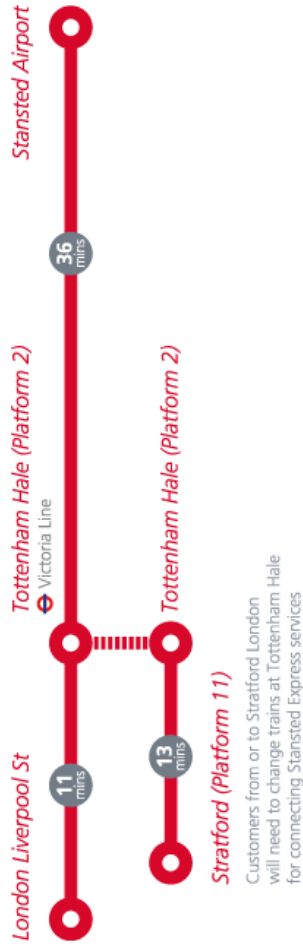

Fastest between Stansted Airport and central London

Every 15 minutes by train

stansted express

Average scheduled frequency.

Ticket Validity & Conditions

Valid on Stansted Express (Abellio East Anglia Ltd., trading as Stansted Express) only, and only between the stations indicated. No break of journey is permitted. This ticket is subject to the National Conditions of Carriage. It is non-transferable and non-refundable, other than in accordance with the National Conditions of Carriage.

Stansted Express services are operated by Abellio East Anglia Ltd, trading as Stansted Express.

Stansted Express Route Map

Trains depart every 15 minutes to/from Stansted Airport. The train station at Stansted Airport is only 2 minutes' walk to/from the airport terminal, with easy access via lifts, escalators and ramps. Average scheduled journey time and frequency quoted. Please check full timetable at www.stanstedexpress.com/timetable.

4

3

Outbound Journey Ticket

Outbound travel date
17 December 2017
 Ticket
Adult, Advance Standard Class Single
 Route
Tottenham Hale - Stansted Airport

Terms & Conditions

Your outbound journey must be made on the travel date shown above.

1

2

Book your theatre tickets with Stansted Express

Great savings of up to 60%

stanstedexpress.com/offers/theatres

Please allow 2 hours from time of booking to the time of your travel.

Customers from or to Stratford London will need to change trains at Tottenham Hale for connecting Stansted Express services.